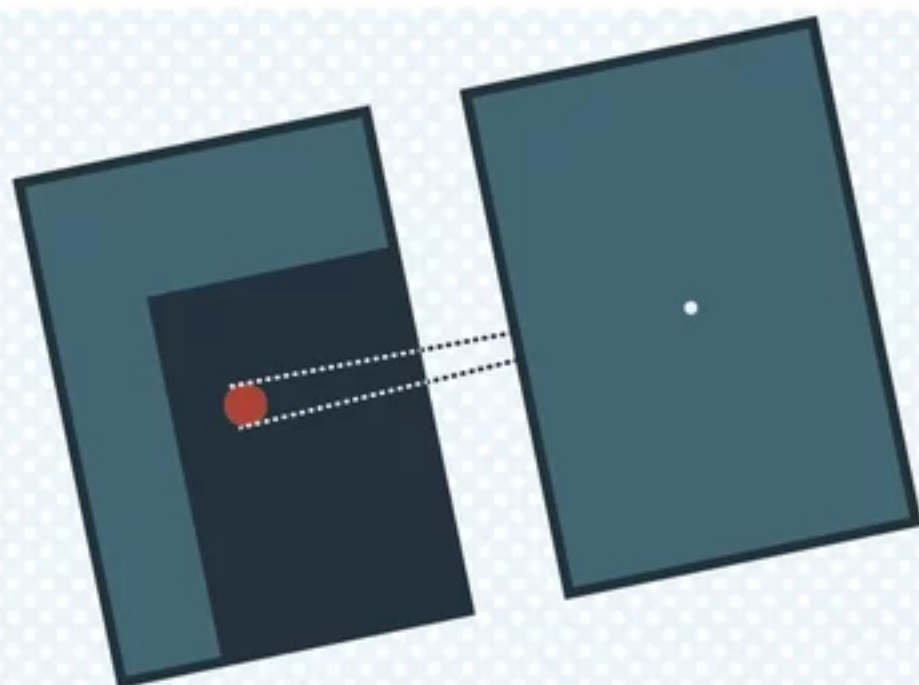

AUG 21

2017 TOTAL SOLAR ECLIPSE

SAFELY OBSERVING THE SUN

ECLIPSE GLASSES

SOLAR TELESCOPES OR SOLAR BINOCULARS

SUN FUNNEL

PINHOLE PROJECTOR

DO

... USE EYE PROTECTION DURING A PARTIAL ECLIPSE

... REMOVE EYE PROTECTION ONLY DURING TOTALITY

... USE EYE PROTECTION BEFORE & AFTER TOTALITY

DO NOT

DO NOT ... LOOK DIRECTLY

DO NOT ... USE SUNGLASSES

DO NOT ... USE UNFILTERED LENSES